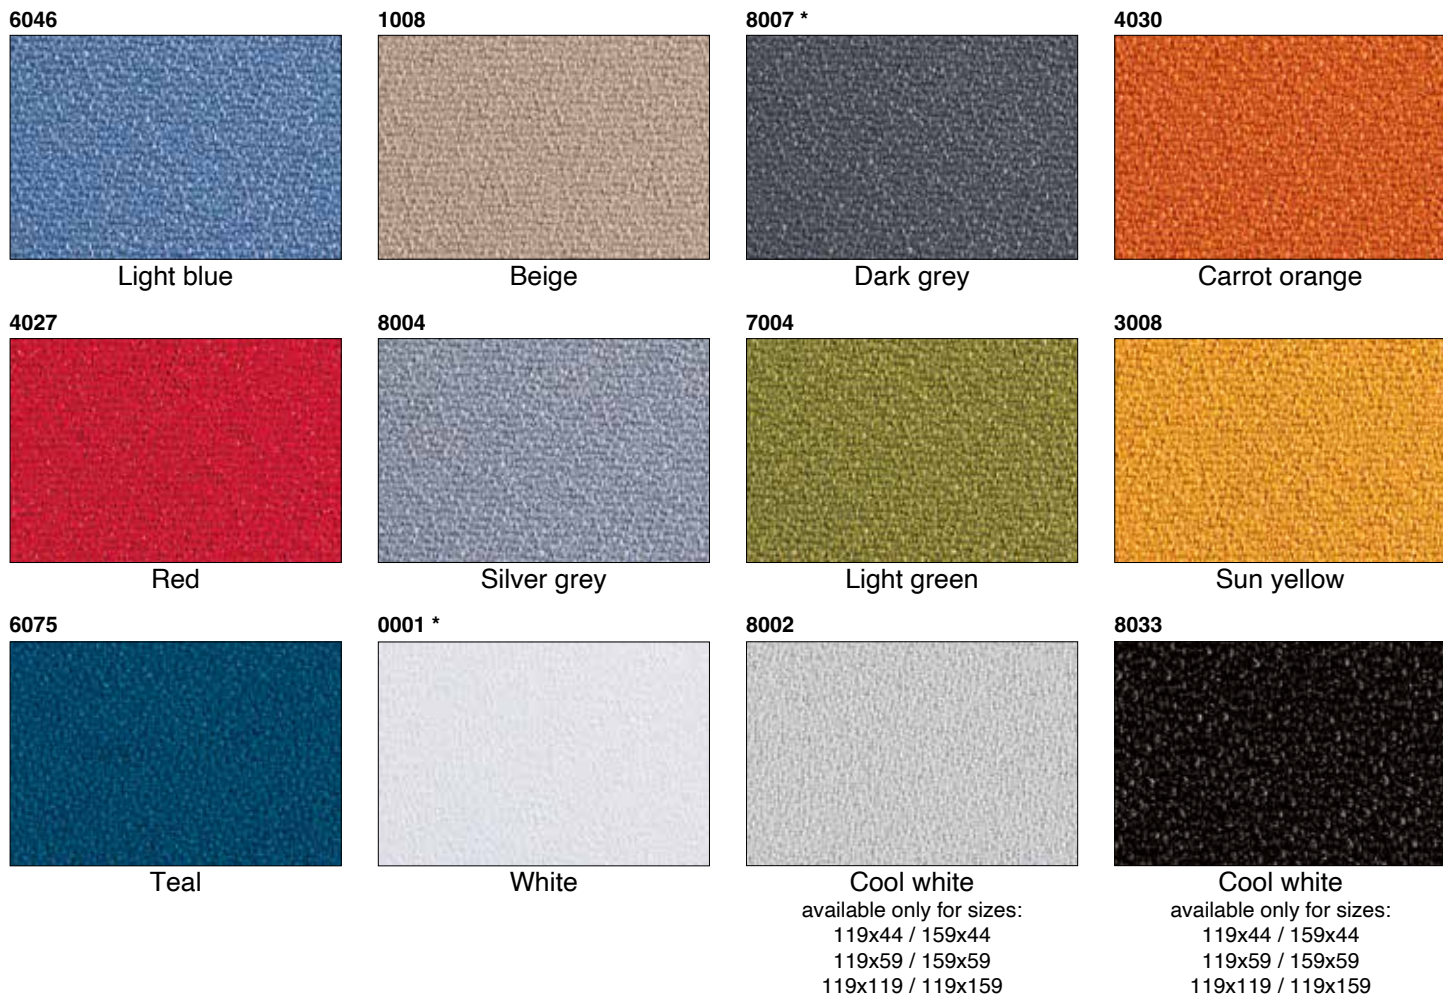

6 pcs. for panel dimensions:

44 x 139
44 x 159
59 x 159
119 x 159

Available colors:

* ATTENTION: dimensions \varnothing 59 cm, \varnothing 79 cm and \varnothing 119 cm available only for colors White (0001) - Dark Grey (8007)