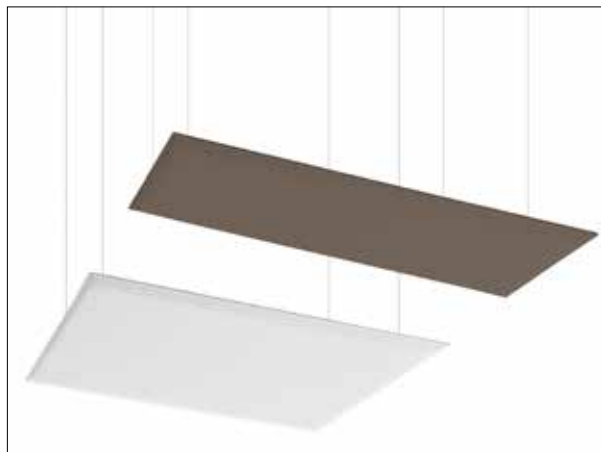

SPECIFICATION

Range: **SNOWSOUND CEILING EASY**

Design: **Caimi Lab**

“Snowsound Technology” sound-absorbing element, suspended from the ceiling with cables.

Panel description:

Both faces with convex section 36 mm thick, consisting of an internal padding in variable density polyester fiber. The density decreases moving towards the heart of the panel, which is covered on both sides with Trevira CS® polyester fabric, solidly applied to the padding. The panel is double sided, with same characteristics on both sides. It is characterized by the rigid edge obtained by the manufacturing process itself, without any supporting and/or stiffening frame.

Panels dimensions:	75x44 cm	59x59 cm	119x119 cm
	119x44 cm	75x59 cm	119x159 cm
	139x44 cm	119x59 cm	
	159x44 cm	159x59 cm	

Fixing kit description:

Ceiling fixings, each consisting of a galvanised steel cable, leaded at one end, each cable is hooked in the upper part to two turned and galvanised metal elements that allow the cable to be held by its leaded end and fixed to the ceiling by means of a single screw. In the lower part, each cable is held by a height adjustment and cable locking element, made of turned and galvanised metal screwed to a metal element for direct fixing to the sound-absorbing panel by means of three self-tapping screws.

The products described in this data sheet are **CE marked** according to the harmonized product standard EN 13964 for the intended use as a drop ceiling.

4 pcs. for panel dimensions:

44 x 75
44 x 119
59 x 59
59 x 75
59 x 119
119 x 119

6 pcs. for panel dimensions:

44 x 139
44 x 159
59 x 159
119 x 159

Available colors:

* ATTENTION: dimensions \varnothing 59 cm, \varnothing 79 cm and \varnothing 119 cm available only for colors White (0001) - Dark Grey (8007)