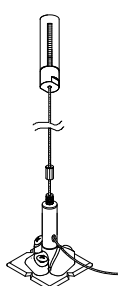

SPECIFICATION

Range: **SNOWSOUND CEILING EASY**

Design: **Caimi Lab**

“Snowsound Technology” sound-absorbing element, suspended from the ceiling with cables.

Panel description:

Both faces with convex section 36 mm thick, consisting of an internal padding in variable density polyester fiber. The density decreases moving towards the heart of the panel, which is covered on both sides with Trevira CS® polyester fabric, solidly applied to the padding. The panel is double sided, with same characteristics on both sides. It is characterized by the rigid edge obtained by the manufacturing process itself, without any supporting and/or stiffening frame.

Panels dimensions:	75x44 cm	59x59 cm	119x119 cm
	119x44 cm	75x59 cm	119x159 cm
	139x44 cm	119x59 cm	
	159x44 cm	159x59 cm	

Fixing kit description:

Ceiling fixings, each consisting of a galvanised steel cable, leaded at one end, each cable is hooked in the upper part to two turned and galvanised metal elements that allow the cable to be held by its leaded end and fixed to the ceiling by means of a single screw. In the lower part, each cable is held by a height adjustment and cable locking element, made of turned and galvanised metal screwed to a metal element for direct fixing to the sound-absorbing panel by means of three self-tapping screws.

The products described in this data sheet are **CE marked** according to the harmonized product standard EN 13964 for the intended use as a drop ceiling.

4 pcs. for panel dimensions:

44 x 75
44 x 119
59 x 59
59 x 75
59 x 119
119 x 119

6 pcs. for panel dimensions:

44 x 139
44 x 159
59 x 159
119 x 159

Available colors:

* ATTENTION: dimensions \varnothing 59 cm, \varnothing 79 cm and \varnothing 119 cm available only for colors White (0001) - Dark Grey (8007)