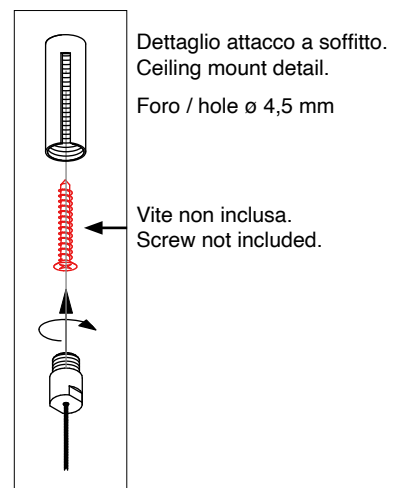

SPECIFICATION

Range: **SNOWSOUND CEILING EASY**

Design: **Caimi Lab**

“Snowsound Technology” sound-absorbing element, suspended from the ceiling with cables.

Panel description:

Both faces with convex section 36 mm thick, consisting of an internal padding in variable density polyester fiber. The density decreases moving towards the heart of the panel, which is covered on both sides with Trevira CS® polyester fabric, solidly applied to the padding. The panel is double sided, with same characteristics on both sides. It is characterized by the rigid edge obtained by the manufacturing process itself, without any supporting and/or stiffening frame.

Panels dimensions:	75x44 cm	59x59 cm	119x119 cm
	119x44 cm	75x59 cm	119x159 cm
	139x44 cm	119x59 cm	
	159x44 cm	159x59 cm	

Fixing kit description:

Ceiling fixings, each consisting of a galvanised steel cable, leaded at one end, each cable is hooked in the upper part to two turned and galvanised metal elements that allow the cable to be held by its leaded end and fixed to the ceiling by means of a single screw. In the lower part, each cable is held by a height adjustment and cable locking element, made of turned and galvanised metal screwed to a metal element for direct fixing to the sound-absorbing panel by means of three self-tapping screws.

The products described in this data sheet are **CE marked** according to the harmonized product standard EN 13964 for the intended use as a drop ceiling.

4 pcs. for panel dimensions:

44 x 75
44 x 119
59 x 59
59 x 75
59 x 119
119 x 119