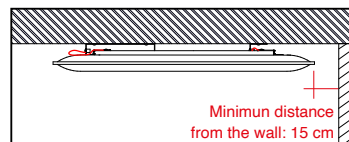

The panel has an **Italian Class1** fire reaction and **Euroclass B-s2, d0**.

The panel is **Greenguard Gold** certified, which validates its low VOC emission and its contribution to the quality of the indoor environment.

The panel is **100% recyclable** and has no detectable formaldehyde content according to UNI EN 717-2. It does not contain felts or other organic materials that are hardly recyclable.

The panel has been tested in reverberation chamber according to UNI EN ISO 354 and obtained “**Acoustic Absorption Class A**”, in accordance with UNI EN ISO 11654.

Panel dimensions: 119x59 cm   119x119 cm
                                         159x59 cm   159x119 cm

Fixing kit description:

Fixing kit consisting of two shaped supports made of epoxy powder-coated steel (1,2 mm thick), anchored to the ceiling and a stiffening frame made of galvanized tubular steel with a rectangular section (40x10 mm, thickness 1,2 mm), which is fixed directly to the panel with self-tapping screws. The frame is equipped with 4 slots. These hold 4 safety cables that prevent accidental falls of the panel (becoming an integrated element together with the two shaped supports). Frame and supports join by means of an interlocking system.

The products described in this data sheet are **CE marked** according to the harmonized product standard EN 13964 for the intended use as a drop ceiling.