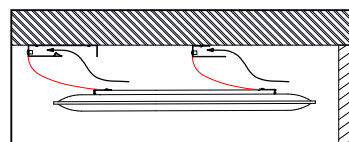

The panel has an **Italian Class1** fire reaction and **Euroclass B-s2, d0**.

The panel is **Greenguard Gold** certified, which validates its low VOC emission and its contribution to the quality of the indoor environment.

The panel is **100% recyclable** and has no detectable formaldehyde content according to UNI EN 717-2. It does not contain felts or other organic materials that are hardly recyclable.

The panel has been tested in reverberation chamber according to UNI EN ISO 354 and obtained “**Acoustic Absorption Class A**”, in accordance with UNI EN ISO 11654.

Panel dimensions: 119x59 cm   119x119 cm
                                         159x59 cm   159x119 cm

Fixing kit description:

Fixing kit consisting of two shaped supports made of epoxy powder-coated steel (1,2 mm thick), anchored to the ceiling and a stiffening frame made of galvanized tubular steel with a rectangular section (40x10 mm, thickness 1,2 mm), which is fixed directly to the panel with self-tapping screws. The frame is equipped with 4 slots. These hold 4 safety cables that prevent accidental falls of the panel (becoming an integrated element together with the two shaped supports). Frame and supports join by means of an interlocking system.

The products described in this data sheet are **CE marked** according to the harmonized product standard EN 13964 for the intended use as a drop ceiling.