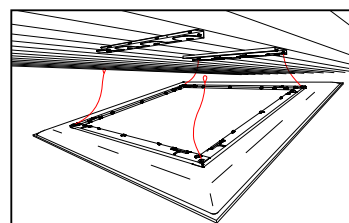

The panel has an **Italian Class1** fire reaction and **Euroclass B-s2, d0**.

The panel is **Greenguard Gold** certified, which validates its low VOC emission and its contribution to the quality of the indoor environment.

The panel is **100% recyclable** and has no detectable formaldehyde content according to UNI EN 717-2. It does not contain felts or other organic materials that are hardly recyclable.

The panel has been tested in reverberation chamber according to UNI EN ISO 354 and obtained “**Acoustic Absorption Class A**”, in accordance with UNI EN ISO 11654.

Panel dimensions: 119x59 cm   119x119 cm
                                         159x59 cm   159x119 cm

Fixing kit description:

Fixing kit consisting of two shaped supports made of epoxy powder-coated steel (1,2 mm thick), anchored to the ceiling and a stiffening frame made of galvanized tubular steel with a rectangular section (40x10 mm, thickness 1,2 mm), which is fixed directly to the panel with self-tapping screws. The frame is equipped with 4 slots. These hold 4 safety cables that prevent accidental falls of the panel (becoming an integrated element together with the two shaped supports). Frame and supports join by means of an interlocking system.

The products described in this data sheet are **CE marked** according to the harmonized product standard EN 13964 for the intended use as a drop ceiling.