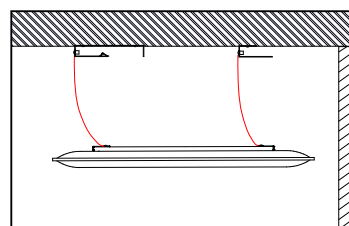

The panel has an **Italian Class1** fire reaction and **Euroclass B-s2, d0**.

The panel is **Greenguard Gold** certified, which validates its low VOC emission and its contribution to the quality of the indoor environment.

The panel is **100% recyclable** and has no detectable formaldehyde content according to UNI EN 717-2. It does not contain felts or other organic materials that are hardly recyclable.

The panel has been tested in reverberation chamber according to UNI EN ISO 354 and obtained “**Acoustic Absorption Class A**”, in accordance with UNI EN ISO 11654.

Panel dimensions: 119x59 cm   119x119 cm
                                         159x59 cm   159x119 cm

Fixing kit description:

Fixing kit consisting of two shaped supports made of epoxy powder-coated steel (1,2 mm thick), anchored to the ceiling and a stiffening frame made of galvanized tubular steel with a rectangular section (40x10 mm, thickness 1,2 mm), which is fixed directly to the panel with self-tapping screws. The frame is equipped with 4 slots. These hold 4 safety cables that prevent accidental falls of the panel (becoming an integrated element together with the two shaped supports). Frame and supports join by means of an interlocking system.

The products described in this data sheet are **CE marked** according to the harmonized product standard EN 13964 for the intended use as a drop ceiling.