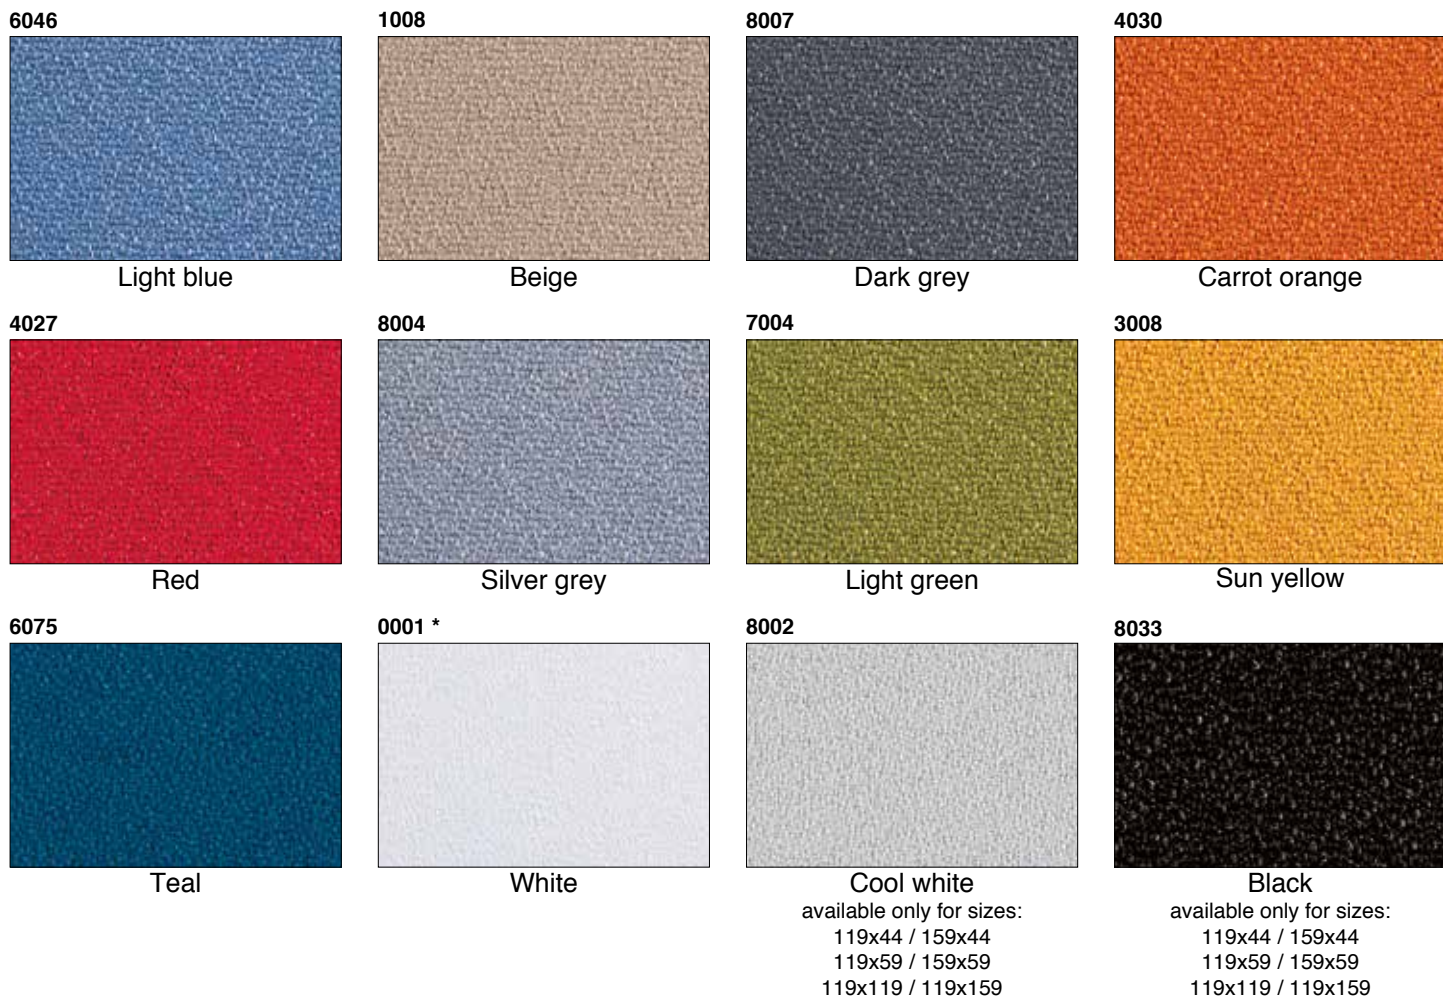

Available colors:

* ATTENTION: dimensions 139x59 cm and 179x59 cm available only for colors White (0001) - Light Blue (6046) - Silver Grey (8004) - Dark Grey (8007)

* ATTENTION: dimensions ø 59 cm, ø 79 cm and ø 119 cm available only for colors White (0001) - Dark Grey (8007)