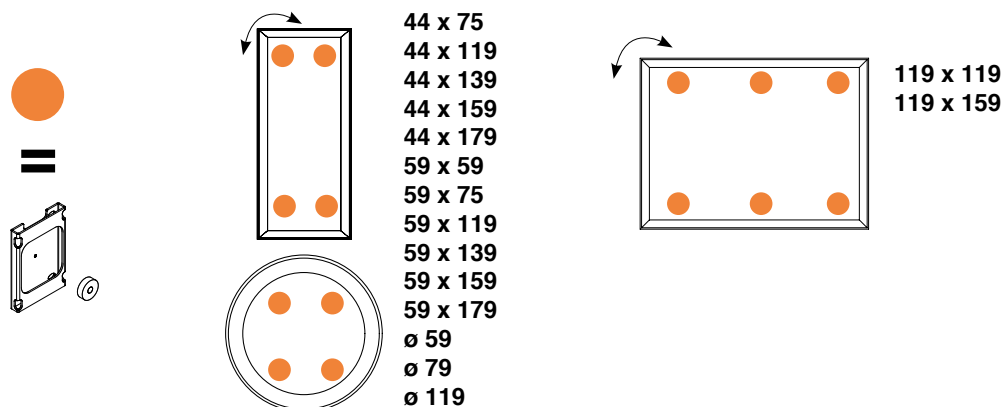

The panel has **Euroclass B-s2, d0** fire reaction.

The panel is **Greenguard Gold** certified, which validates its low VOC emission and its contribution to the quality of the indoor environment.

The panel is **100% recyclable** and has no detectable formaldehyde content according to UNI EN 717-2. It does not contain felts or other organic materials that are hardly recyclable.

The panel has been tested in reverberation chamber according to UNI EN ISO 354 and obtained “**Acoustic Absorption Class A**”, in accordance with UNI EN ISO 11654.

Panel dimensions:	75x44 cm	59x59 cm	119x119 cm
	119x44 cm	75x59 cm	119x159 cm
	139x44 cm	119x59 cm	ø 59 cm
	159x44 cm	139x59 cm	ø 79 cm
	179x44 cm	159x59 cm	ø 119 cm
		179x59 cm	

All formats can be used both vertically and horizontally

Fixing supports description:

Magnetic wall fixings, each consisting of a galvanised steel plate equipped with a perimeter magnet retaining system and fixed to the panel by means of 4 self-tapping screws, a non-magnetic spacer and a corresponding perforated magnet to be fixed to the wall.

Optional: steel safety cable to be hooked between the galvanised steel plate and the non-magnetic spacer.