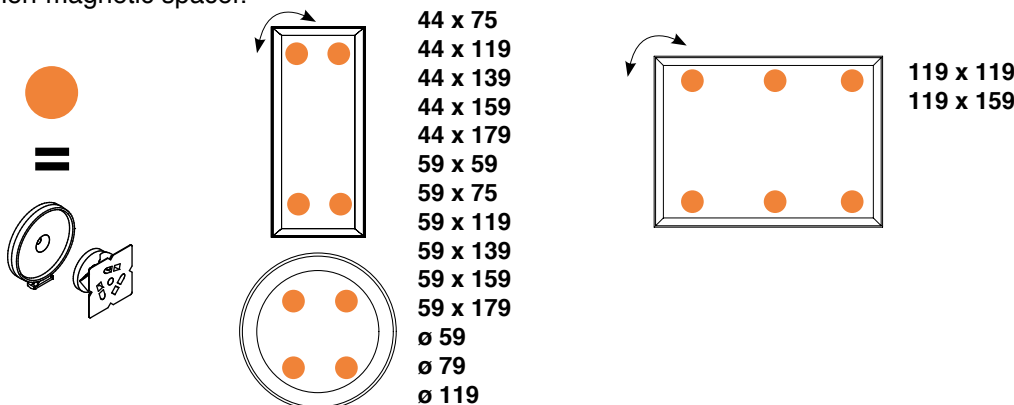

SPECIFICATION

Range: **SNOWMAGNET**
Design: **Caimi Lab**

“Snowsound Technology” sound-absorbing element, wall fixing

Panel description:

Both faces with convex section 36 mm thick, consisting of an internal padding in variable density polyester fiber. The density decreases moving towards the heart of the panel, which is covered on both sides with Trevira CS® polyester fabric, solidly applied to the padding. The panel is double sided, with same characteristics on both sides. It is characterized by the rigid edge obtained by the manufacturing process itself, without any supporting and/or stiffening frame.

The panel has been tested in reverberation chamber according to UNI EN ISO 354 and obtained **“Acoustic Absorption Class A”**, in accordance with UNI EN ISO 11654.

Panel dimensions:	75x44 cm	59x59 cm	119x119 cm
	119x44 cm	75x59 cm	119x159 cm
	139x44 cm	119x59 cm	ø 59 cm
	159x44 cm	139x59 cm	ø 79 cm
	179x44 cm	159x59 cm	ø 119 cm
		179x59 cm	

All formats can be used both vertically and horizontally

Fixing supports description:

Brackets consisting of elements made of zamak and magnets screwed to them. The brackets are attached directly to the rear of the panel by means of self-tapping screws 4x50. The magnets allow them to be attached to the wall by means of steel plates fitted with retaining rings. Each ring nut is fitted with a protruding stop that allows the block any safety cable, made of steel. The panels with dimensions 119x119 cm and 119x159 cm require 6 supports. All other panels require 4 brackets.

Optional: steel safety cable to be hooked between the galvanised steel plate and the non-magnetic spacer.

Available colors:

* ATTENTION: dimensions 139x59 cm and 179x59 cm available only for colors White (0001) - Light Blue (6046) - Silver Grey (8004) - Dark Grey (8007)