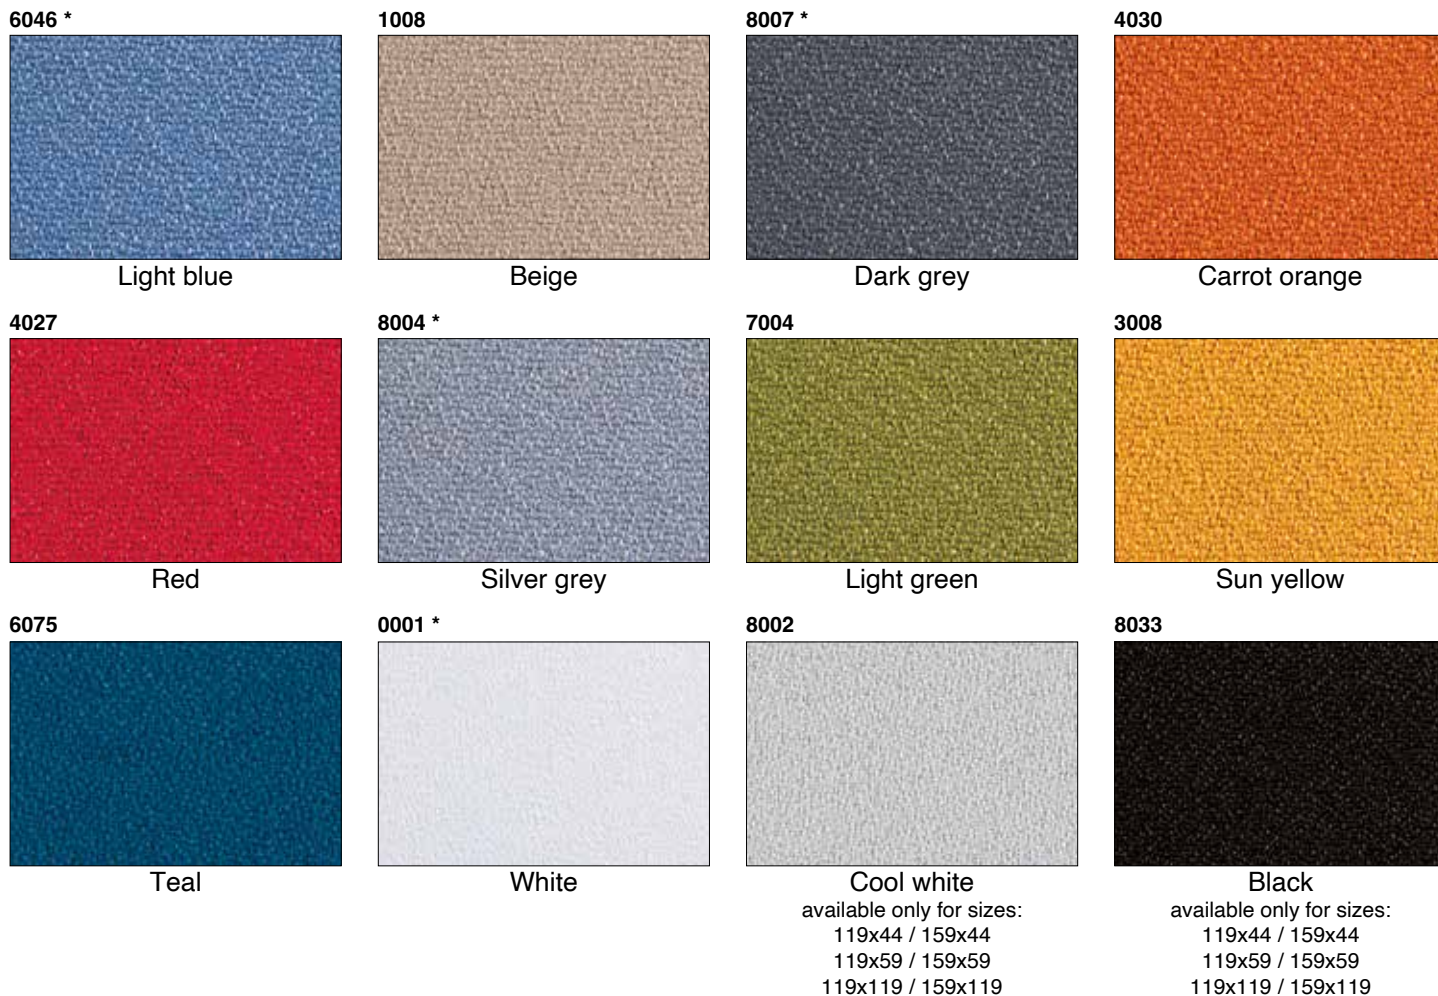

1 pc for panel with dimensions:

- ø 59
- ø 79
- ø 119

Available colours:

* ATTENTION: dimensions 139x59 cm and 179x59 cm available only for colors White (0001) - Light Blue (6046) - Silver Grey (8004) - Dark Grey (8007)

* ATTENTION: dimensions \varnothing 59 cm, \varnothing 79 cm and \varnothing 119 cm available only for colors White (0001) - Dark Grey (8007)