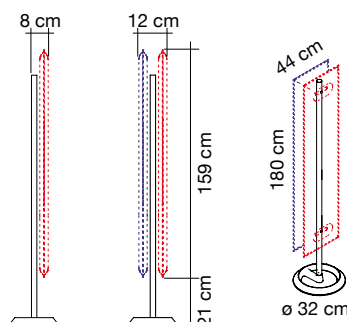

SPECIFICATION

Range: **MITESCO**
Design: **Michele De Lucchi**

“Snowsound Technology” sound-absorbing element composed of Mitesco panels and a free-standing structure.

Panel description:

Both faces with convex section 36 mm thick, consisting of an internal padding in variable density polyester fiber. The density decreases moving towards the heart of the panel, which is covered on both sides with Trevira CS® polyester fabric, solidly applied to the padding. The panel is double sided, with same characteristics on both sides. It is characterized by the rigid edge obtained by the manufacturing process itself, without any supporting and/or stiffening frame. The panel is equipped with two series of punched holes for anchoring to the appropriate supports.

The panel has been tested in reverberation chamber according to UNI EN ISO 354 and obtained “**Acoustic Absorption Class A**”, in accordance with UNI EN ISO 11654.

Panel dimension: 159x44 cm

Structure description:

Structure composed of a \varnothing 32 mm tube, made of epoxy powder coated steel, equipped with a pair of holes (for single-sided totem) or 2 holes (for double sided totems). Threaded metal bushings allow the fixing of the panels through a system of techno polymer spacers and screws, passing through the holes of the panels. The holes are equipped with supports in techno polymer, visible on both sides, covered on the front by a casing in techno polymer. The base is made of epoxy powder coated cast iron \varnothing 32 cm and is fixed to the structure thanks to a M8x40 screw.