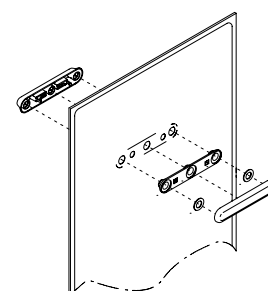

SPECIFICATION

Range: **MITESCO**
Design: **Michele De Lucchi**

“Snowsound Technology” sound-absorbing element composed of Mitesco panels and a free-standing structure.

Panel description:

Both faces with convex section 36 mm thick, consisting of an internal padding in variable density polyester fiber. The density decreases moving towards the heart of the panel, which is covered on both sides with Trevira CS® polyester fabric, solidly applied to the padding. The panel is double sided, with same characteristics on both sides. It is characterized by the rigid edge obtained by the manufacturing process itself, without any supporting and/or stiffening frame. The panel is equipped with two series of punched holes for anchoring to the appropriate supports.

The panel has been tested in reverberation chamber according to UNI EN ISO 354 and obtained “**Acoustic Absorption Class A**”, in accordance with UNI EN ISO 11654.

Panel dimension: 159x44 cm

Structure description:

Structure composed of a \varnothing 32 mm tube, made of epoxy powder coated steel, equipped with a pair of holes (for single-sided totem) or 2 holes (for double sided totems). Threaded metal bushings allow the fixing of the panels through a system of techno polymer spacers and screws, passing through the holes of the panels. The holes are equipped with supports in techno polymer, visible on both sides, covered on the front by a casing in techno polymer. The base is made of epoxy powder coated cast iron \varnothing 32 cm and is fixed to the structure thanks to a M8x40 screw.