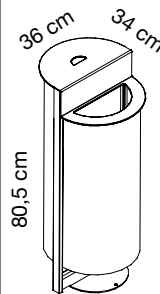

SPECIFICATION

Range: **TORRE**

Design: **Caimi Lab**

Codes: **451-I**

Code: **451-I**

Dimension: height 80,5 cm, length 36 cm, depth 34 cm

Description: satin finish AISI 304 stainless steel wastepaper basket and ashtray, composed of: supporting frame made of vertical side tubes - 40 x 20 x 1.5 mm, welded to a circular base specially perforated to fasten it to the ground, a cylindrical 1 mm thick sheet-steel drum with rolled accident-proof edges and a perforated base to drain off rainwater.

Lid with safety lock, made in folded 2 mm thick sheet-steel with a shaped hole for paper underneath, an upper hole for cigarettes and a stainless steel hinge fixed to the vertical tube so it can be opened from the side.

Extractible internal 0.8 mm sheet-steel ashtray.

Internal extractable bin liner holder ring in a 15x3 mm steel strip.

Detail of the cover/ashtray

Detail of the lock

Detail of the liner holder