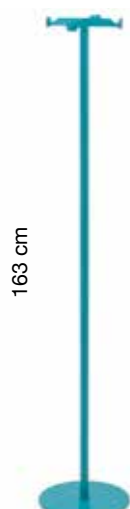

SPECIFICATION

Range: **MET'ALL**

Design: **Sezgin Aksu**

Codes: **1497-BO, 1497-NM, 1497-AR, 1497-OT, 1497-O**

Dimension: height 163 cm, Ø 30 cm

Description: floor coat-stand composed by a 5 mm thick epoxy powder-coated steel base and a post in tubular epoxy powder-coated steel ø 28 mm, equipped in the lower part with a perforated plate and threaded M8 hole for housing the screw in galvanized steel to fix the base to the post. Head made of epoxy powder-coated zamak, consisting of four elements (arms), joined together with a click system.

163 cm
ø 30 cm
1497-BO
Mat white

163 cm
ø 30 cm
1497-NM
Micaceous Black

163 cm
ø 30 cm
1497-O
Metallic sand

163 cm
ø 30 cm
1497-AR (RAL 2002)
Orange red

163 cm
ø 30 cm
1497-OT (RAL 5021)
Water blue

Code: **1497-CL**

Dimension: height 163 cm, Ø 30 cm

Description: floor coat-stand composed by a 5 mm thick steel base with a cover plate in polished stainless steel and a post in chrome-plated tubular steel Ø 28 mm, with a perforated and threaded M8 hole for housing the screw in galvanized steel to fix the base to the post. Head made of chrome-plated zamak, consisting posed of four elements (arms), joined together with a click system.