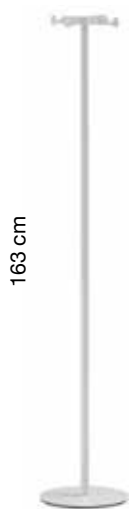

SPECIFICATION

Range: **MET'ALL**

Design: **Sezgin Aksu**

Codes: **1497-BO, 1497-NM, 1497-AR, 1497-OT, 1497-O**

Dimension: height 163 cm, Ø 30 cm

Description: floor coat-stand composed by a 5 mm thick epoxy powder-coated steel base and a post in tubular epoxy powder-coated steel ø 28 mm, equipped in the lower part with a perforated plate and threaded M8 hole for housing the screw in galvanized steel to fix the base to the post. Head made of epoxy powder-coated zamak, consisting of four elements (arms), joined together with a click system.

163 cm
ø 30 cm
1497-BO
Mat white

163 cm
ø 30 cm
1497-NM
Micaceous Black

163 cm
ø 30 cm
1497-O
Metallic sand

163 cm
ø 30 cm
1497-AR (RAL 2002)
Orange red

163 cm
ø 30 cm
1497-OT (RAL 5021)
Water blue

Code: **1497-CL**

Dimension: height 163 cm, Ø 30 cm

Description: floor coat-stand composed by a 5 mm thick steel base with a cover plate in polished stainless steel and a post in chrome-plated tubular steel Ø 28 mm, with a perforated and threaded M8 hole for housing the screw in galvanized steel to fix the base to the post. Head made of chrome-plated zamak, consisting posed of four elements (arms), joined together with a click system.