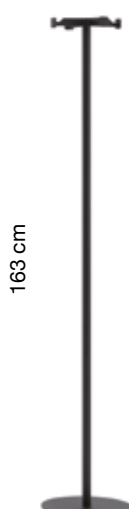

SPECIFICATION

Range: **MET'ALL**

Design: **Sezgin Aksu**

Codes: **1497-BO, 1497-NM, 1497-AR, 1497-OT, 1497-O**

Dimension: height 163 cm, Ø 30 cm

Description: floor coat-stand composed by a 5 mm thick epoxy powder-coated steel base and a post in tubular epoxy powder-coated steel ø 28 mm, equipped in the lower part with a perforated plate and threaded M8 hole for housing the screw in galvanized steel to fix the base to the post. Head made of epoxy powder-coated zamak, consisting of four elements (arms), joined together with a click system.

163 cm
ø 30 cm
1497-BO
Mat white

163 cm
ø 30 cm
1497-NM
Micaceous Black

163 cm
ø 30 cm
1497-O
Metallic sand

163 cm
ø 30 cm
1497-AR (RAL 2002)
Orange red

163 cm
ø 30 cm
1497-OT (RAL 5021)
Water blue

Code: **1497-CL**

Dimension: height 163 cm, Ø 30 cm

Description: floor coat-stand composed by a 5 mm thick steel base with a cover plate in polished stainless steel and a post in chrome-plated tubular steel Ø 28 mm, with a perforated and threaded M8 hole for housing the screw in galvanized steel to fix the base to the post. Head made of chrome-plated zamak, consisting posed of four elements (arms), joined together with a click system.