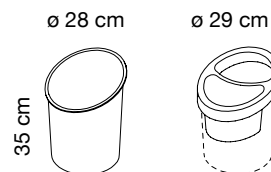

SPECIFICATION

Range: **HI-TECH**

Design: **Caimi Lab**

Codes: 414 (N), 414-GR, 414-BO
415 (N), 415-GR, 415-BO, 404 (N), 404-GR, 404-BO

Codes: **414 (N), 414-GR, 414-BO**

Dimension: height 35 cm, Ø 28 cm

Description: stackable wastepaper basket, made of black (code 414), grey (code 414-GR), or mat white (code 414-BO) polypropylene.

The upper rim is strengthened by ribbing and has a radius of 2 mm, to prevent injury due to accidental collision. The inclined rim makes the bin easier to use.

Accessories: liner holder

Codes: **415, 415-GR, 415-BO**

Description: black (code 415), grey (code 415-GR), or mat white (code 415-BO) polypropylene liner holder ring with separate waste collection tray. The liner holder ring allows for separate waste collection of paper from other materials such as plastic, metal, batteries etc.

Codes: **404, 404-GR, 404-BO**

Description: black (code 404), grey (code 404-GR), or mat white (code 404-BO) polypropylene liner holder ring.

414 (N)

414-GR

414-BO