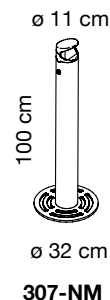

SPECIFICATION

Range: **EXTERNO**

Design: **Angelotti & Cardile**

Codes: **307-NM**

Code: **307-NM**

Dimension: height 100 cm, base Ø 32 cm, drum Ø 11 cm

Description: column ashtrays for outdoor use with self-supporting base made from 5 mm thick epoxy-powder coated zinc-plated steel.

The tubular section is made from epoxy-powder coated 110 mm diameter extruded aluminium and is fastened to the base by three x M6x20 screws. Head-ashtray made from fully rounded accident-proof epoxy-powder coated cast aluminium, and fastened to the tubular body by means of a square nickel-plated metal safety lock. The key allows you to lock and unlock the ashtray-head to prevent vandalism (closed) and make emptying and cleaning the interior easier (open). Micaceous black epoxy-powder finish which is light-resistant, heat resistant and doesn't get dirty easily.