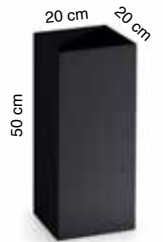

Description: Line of waste paper baskets of essential design, with rectangular and square shapes entirely made of steel, thickness 0.7 mm, epoxy powder-coated in matt white or black with folded top edge and anti-slip protection pads at the base. The collection is composed by a waste paper basket, a square umbrella stand, and two rectangular umbrella stands (one equipped with a removable tray for folding umbrellas). The umbrella stands are equipped with a tray to collect water drops in white or black techno polymer.

Detail of the removable tray for foldable umbrellas.

463-BO

463-N

465-BO

465-N

462-BO

462-N

464-BO