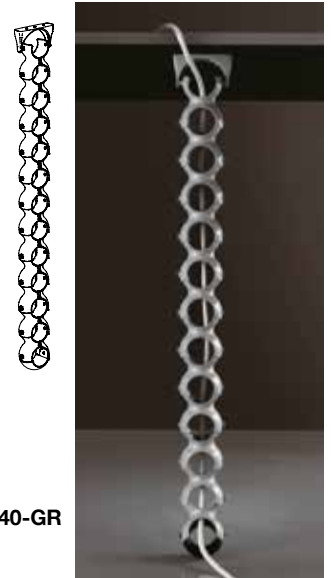

SPECIFICATION

Range: **BISS**

Design: **Giulio Iacchetti**

Codes: 1740-BO, 1740-GR

Codes: **1740-BO, 1740-GR**

Dimension: maximum length of composition 79 cm, internal diameter of each element 5 cm, external diameter of each element 7 cm.

Description: white or grey high-tech polymer cable duct used to meet a variety of cable laying requirements. The frame is made of 12 interlocked elements that swivel to 180°. The perforated upper attachment allows you to fit the cable duct under the desk top or vertically on a wall. The cable duct ends with a black round weight that rests on the floor in one point only without damaging it.

1740-BO

1740-GR

Assembly sequence of the elements Biss

L. max 79 cm

1740-GR